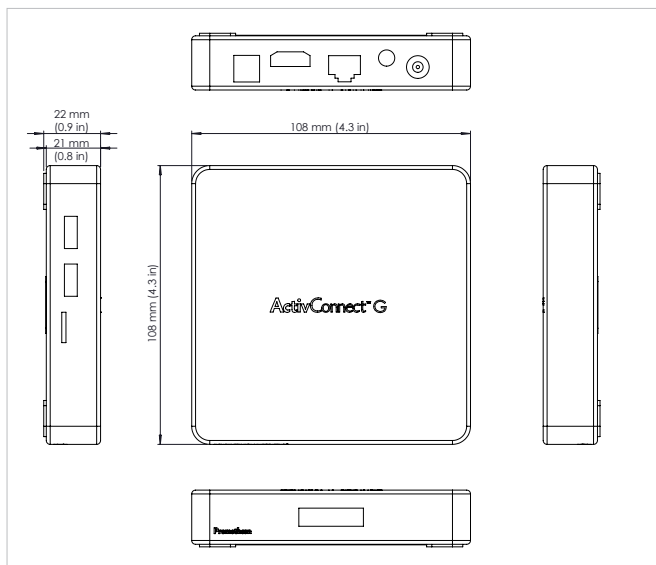

ActivConnect G

GENERAL SPECIFICATIONS

Device Type	External Module
Operating System	Android 5.1 Lollipop
CPU	Rockchip RK3368 Octa Core up to 1.5GHz
GPU	SGX6110, supports 4K@ 30 Hz
RAM	2 GB DDR3
Internal Storage	16 GB
Touchscreen Compatibility	Yes
Hotspot Access Point	Yes
Mobile Device Mirroring	
Compatibility	Windows®, Mac OS®, iOS™, Chrome OS™ and Android™

CONNECTIVITY

USB 2.0	x2
HDMI Out	x1
Micro SD Card Reader	x1 supports memory size up to 32 GB
Composite Video and Audio	x1
S/SPDIF	x1
Network Connectivity	x1 RJ-45 Ethernet Jack (10/100/1000Mbps), IEEE® 802.11a/b/g/n/ac, Wireless 802.11AC 1x1 (433 Mbps), Bluetooth® 4.0

POWER

Power Requirements	DC 5V/2A
Power Consumption Maximum	10 W
Power Consumption Normal	3 W

ENVIRONMENTAL

Operating Temperature	-5°C to 45°C (23°F to 113°F)
Storage Temperature	-10°C to 50°C (14°F to 122°F)
Operating Humidity	10% to 80%
Storage Humidity	10% to 90%

TECHNICAL DRAWINGS

Windows is a registered trademark or trademark of Microsoft Corporation. All other trademarks are the property of their respective owners. This spec sheet is an independent publication and is neither affiliated with, nor authorized, sponsored, or approved by, Microsoft Corporation.
© 2018 Google LLC, used with permission. Android and Chrome OS are registered trademarks of Google LLC
macOS is a trademark of Apple Inc., registered in the U.S. and other countries.
IOS is a trademark or registered trademark of Cisco in the U.S. and other countries and is used under license.

ActivConnect G SS 10/18 v1.6 EN-INTL

Page 2

© 2018 Promethean Limited. All rights reserved. Promethean Ltd. is owner of a number of trademarks in several jurisdictions across the world. Any third-party product and company names are mentioned for identification purposes only and may be trademarks of their respective owners. Applicable Terms and Conditions for warranty and support available at www.PrometheanWorld.com/ActivCare. All weights and dimensions approximate. Product Specifications are subject to change without notice. www.PrometheanWorld.com.

PHYSICAL SPECIFICATIONS

Product Dimensions	108 x 108 x 21 mm (4.25 x 4.25 x 0.8 in)
Packed Dimensions	223 x 167 x 67 mm (8.78 x 6.57 x 2.64 in)
Net Weight	0.16 kg (0.35 lbs)
Packed Weight	0.84 kg (1.85 lbs)

PACKED CONTENTS

What's in the Box	ActivConnect G x1, DC output cable x1, USB A-B cable x1, HDMI cable x1, Power adapter (UK/US/AU/EU/CN) x1, Mounting bracket x1, Screws with washers x4, User guide x1

COMPLIANCE & CERTIFICATION

Regulatory Certification	FCC, IC, CE, CB, RCM, CCC

WARRANTY

Standard Warranty	Three-Year Warranty (upgrade options available and vary by region). For more information, visit PrometheanWorld.com/ActivCare.

INSTALLATION

The installation of this product should be completed by a qualified installer. Use of components not supplied by Promethean or not meeting minimum specifications may impact performance, safety and warranty. For more information, visit Support.PrometheanWorld.com.

SUPPORT

For all Promethean products, please visit Support.PrometheanWorld.com.