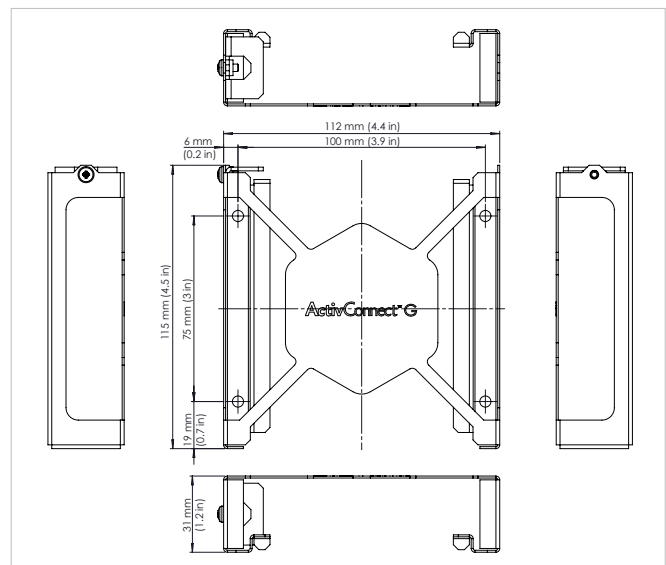

ActivConnect G

GENERAL SPECIFICATIONS

Device Type	External Module
Operating System	Android 5.1 Lollipop
CPU	Rockchip RK3368 Octa Core up to 1.5GHz
GPU	SGX6110, supports 4K@ 30 Hz
RAM	2 GB DDR3
Internal Storage	16 GB
Touchscreen Compatibility	Yes
Hotspot Access Point	Yes
Mobile Device Mirroring	
Compatibility	Windows®, Mac OS®, iOS™, Chrome OS™ and Android™

CONNECTIVITY

USB 2.0	x2
HDMI Out	x1
Micro SD Card Reader	x1 supports memory size up to 32 GB
Composite Video and Audio	x1
S/SPDIF	x1
Network Connectivity	x1 RJ-45 Ethernet Jack (10/100/1000Mbps), IEEE® 802.11a/b/g/n/ac, Wireless 802.11AC 1x1 (433 Mbps), Bluetooth® 4.0

POWER

Power Requirements	DC 5V/2A
Power Consumption Maximum	10 W
Power Consumption Normal	3 W

ENVIRONMENTAL

Operating Temperature	-5°C to 45°C (23°F to 113°F)
Storage Temperature	-10°C to 50°C (14°F to 122°F)
Operating Humidity	10% to 80%
Storage Humidity	10% to 90%

TECHNICAL DRAWINGS

Windows is a registered trademark or trademark of Microsoft Corporation. All other trademarks are the property of their respective owners. This spec sheet is an independent publication and is neither affiliated with, nor authorized, sponsored, or approved by, Microsoft Corporation.
© 2018 Google LLC, used with permission. Android and Chrome OS are registered trademarks of Google LLC
macOS is a trademark of Apple Inc., registered in the U.S. and other countries.
IOS is a trademark or registered trademark of Cisco in the U.S. and other countries and is used under license.

ActivConnect G SS 10/18 v1.6 EN-INTL

Page 2

© 2018 Promethean Limited. All rights reserved. Promethean Ltd. is owner of a number of trademarks in several jurisdictions across the world. Any third-party product and company names are mentioned for identification purposes only and may be trademarks of their respective owners. Applicable Terms and Conditions for warranty and support available at www.PrometheanWorld.com/ActivCare. All weights and dimensions approximate. Product Specifications are subject to change without notice. www.PrometheanWorld.com.

PHYSICAL SPECIFICATIONS

Product Dimensions	108 x 108 x 21 mm (4.25 x 4.25 x 0.8 in)
Packed Dimensions	223 x 167 x 67 mm (8.78 x 6.57 x 2.64 in)
Net Weight	0.16 kg (0.35 lbs)
Packed Weight	0.84 kg (1.85 lbs)

PACKED CONTENTS

What's in the Box	ActivConnect G x1, DC output cable x1, USB A-B cable x1, HDMI cable x1, Power adapter (UK/US/AU/EU/CN) x1, Mounting bracket x1, Screws with washers x4, User guide x1

COMPLIANCE & CERTIFICATION

Regulatory Certification	FCC, IC, CE, CB, RCM, CCC

WARRANTY

Standard Warranty	Three-Year Warranty (upgrade options available and vary by region). For more information, visit PrometheanWorld.com/ActivCare.

INSTALLATION

The installation of this product should be completed by a qualified installer. Use of components not supplied by Promethean or not meeting minimum specifications may impact performance, safety and warranty. For more information, visit Support.PrometheanWorld.com.

SUPPORT

For all Promethean products, please visit Support.PrometheanWorld.com.