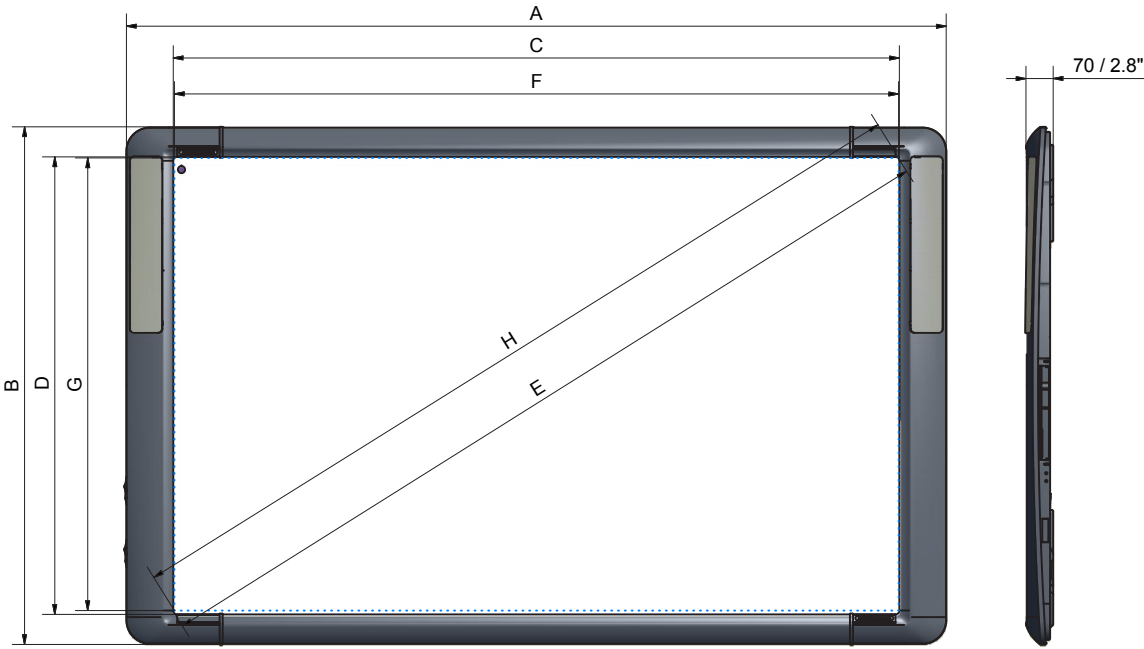

Cable Wall Box

Connectivity box with inputs for 2 x fully wired VGA (to support VESA DDC) plus 3.5mm stereo jack audio inputs, USB-B input (for ActivBoard), S-Video, composite video plus auxiliary audio jack inputs, Cat 5e Ethernet input. Allows additional flexibility during installation, where the computer is located further away from the System

ActivWand 50

Wireless, battery-free and extended reach input device for the ActivBoard – 540mm (21.2in) in length; "left click", cursor and hover, just like a mouse

TECHNICAL DRAWING

DIMENSION BOARD SIZE	A		B		C		D		E		F		G		H	
	mm	in	mm	in	mm	in	mm	in	mm	in	mm	in	mm	in	mm	in
78"	1868	73,5	1329	52,3	1623	63,9	1175	46,3	2394	78,7	1567	61,7	1175	46,3	1958	77,1
87"	2105	82,9	1329	52,3	1865	73,4	1175	46,3	2196	86,5	1860	73,2	1162,5	45,8	2193	86,4
95"	2336	92,0	1329	52,3	2095	82,5	1175	46,3	2000	94,3	2089	82,2	1175	46,3	2392	94,1

A: BOARD WIDTH
 B: BOARD HEIGHT
 C: ACTIVE AREA WIDTH
 D: ACTIVE AREA HEIGHT
 E: ACTIVE AREA DIAGONAL
 F: IMAGE AREA WIDTH
 G: IMAGE AREA HEIGHT
 H: IMAGE AREA DIAGONAL

ACTIVBOARD GENERAL SPECIFICATIONS

ACTIVBOARD SPECIFICATIONS

Model	ActivBoard 578 Pro	ActivBoard 587 Pro	ActivBoard 595 Pro
ActivBoard Size	78in	87in	95in
Resolution	12800 x 9200	14600 x 9200	17200 x 9200
Screen Formats	4:3	16:10	16:9
Overall Dimensions	1868mm x 1329mm (973.5in x 52.3in)	2105mm x 1329mm (82.9in x 52.3in)	2336mm x 1329mm (92in x 52.3in)
Active Area Dimensions	1628mm x 1175mm (64in x 46in)	1865mm x 1175mm (73.4in x 46.3in)	2095mm x 1175mm (82.5in x 46.3in)
Active Area Diagonal	2000mm (78.7in)	2196mm (86.5in)	2394mm (94.3in)
Actual Image Diagonal	1958mm (77.1in)	2193mm (86.4in)	2392mm (94.2in)
Board Weight	37kg (81.6lb)	40kg (88lb)	48kg (106lb)
Packed Weight	52kg (114.6lb)	57kg (126lb)	65kg (143lb)
Packed Dimensions	2025mm x 1500mm x 110mm (79.9in x 59in x 4.3in)	2270mm x 1500mm x 110mm (89.4in x 59.1in x 4.3in)	2572 mm x 1495mm x 110mm (101.3in x 58.9in x 4.33in)