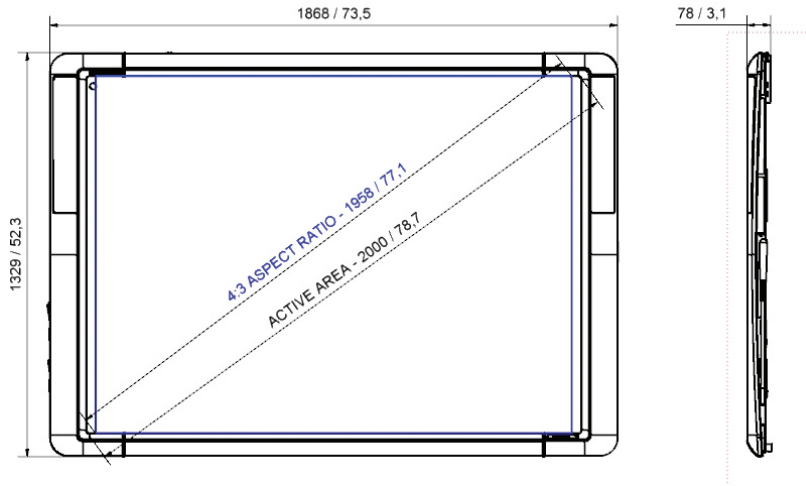

Cable Wall Box

Connectivity box with inputs for 2 x fully wired VGA (to support VESA DDC) plus 3.5mm stereo jack audio inputs, USB-B input (for ActivBoard), S-Video, composite video plus auxiliary audio jack inputs, Cat 5e Ethernet input. Allows additional flexibility during installation, where the computer is located further away from the System

ActivWand 50

Wireless, battery-free and extended reach input device for the ActivBoard – 540mm (21.2in) in length; "left click", cursor and hover, just like a mouse

TECHNICAL DRAWINGS

ActivBoard 378 Pro

ActivBoard 387 Pro

ACTIVBOARD SPECIFICATIONS BY MODEL

Model	ActivBoard 378 Pro	ActivBoard 387 Pro	ActivBoard 395 Pro
ActivBoard Size	78in	87in	95in
Resolution	12800 x 9200	14600 x 9200	17200 x 9200
Screen Formats	4:3	16:10	16:9
Overall Dimensions	1868mm x 1329mm (73.5in x 52.3in)	2105mm x 1329mm (82.9in x 52.3in)	2412mm x 1329mm (95in x 52in)
Active Area Dimensions	1628mm x 1175mm (64in x 46in)	1865mm x 1175mm (73in x 46in)	2172mm x 1175mm (86in x 46in)
Active Area Diagonal	2000mm (78.7in)	2196mm (86.5in)	2462mm (96.9in)
Actual Image Diagonal	1958mm (77.1in)	2193mm (86.4in)	2397mm (94.4in)
Board Weight	28kg (61.7lb)	31kg (68.3lb)	35kg (77.1lb)
Packed Weight	43kg (94.7lb)	47kg (103.6lb)	52kg (114.6lb)
Packed Dimensions	2025mm x 1500mm x 110mm (79.9in x 59in x 4.3in)	2270mm x 1500mm x 110mm (89.4in x 59in x 4.3in)	2570mm x 1500mm x 110mm (101.1in x 59in x 4.3in)