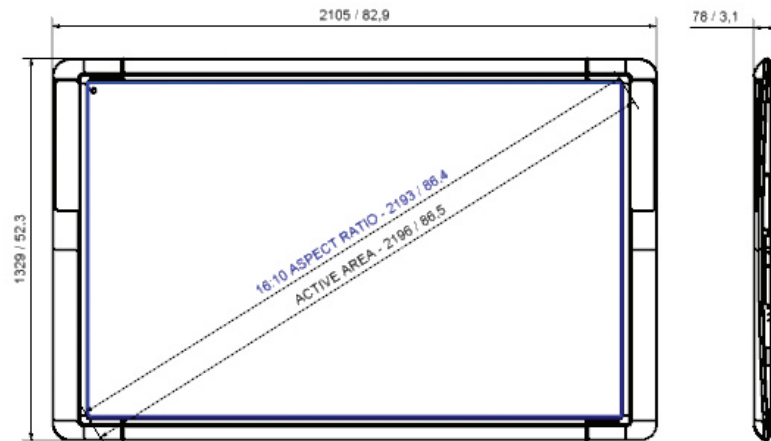

ActivWand 50

Wireless, battery-free and extended reach input device for the ActivBoard – 540mm (21.2in) in length; "left click", cursor and hover, just like a mouse

TECHNICAL DRAWINGS

ActivBoard 378 Pro

ActivBoard 387 Pro

ACTIVBOARD SPECIFICATIONS BY MODEL

Model	ActivBoard 378 Pro	ActivBoard 387 Pro	ActivBoard 395 Pro
ActivBoard Size	78in	87in	95in
Resolution	12800 x 9200	14600 x 9200	17200 x 9200
Screen Formats	4:3	16:10	16:9
Overall Dimensions	1868mm x 1329mm (73.5in x 52.3in)	2105mm x 1329mm (82.9in x 52.3in)	2412mm x 1329mm (95in x 52in)
Active Area Dimensions	1628mm x 1175mm (64in x 46in)	1865mm x 1175mm (73in x 46in)	2172mm x 1175mm (86in x 46in)
Active Area Diagonal	2000mm (78.7in)	2196mm (86.5in)	2462mm (96.9in)
Actual Image Diagonal	1958mm (77.1in)	2193mm (86.4in)	2397mm (94.4in)
Board Weight	28kg (61.7lb)	31kg (68.3lb)	35kg (77.1lb)
Packed Weight	43kg (94.7lb)	47kg (103.6lb)	52kg (114.6lb)
Packed Dimensions	2025mm x 1500mm x 110mm (79.9in x 59in x 4.3in)	2270mm x 1500mm x 110mm (89.4in x 59in x 4.3in)	2570mm x 1500mm x 110mm (101.1in x 59in x 4.3in)