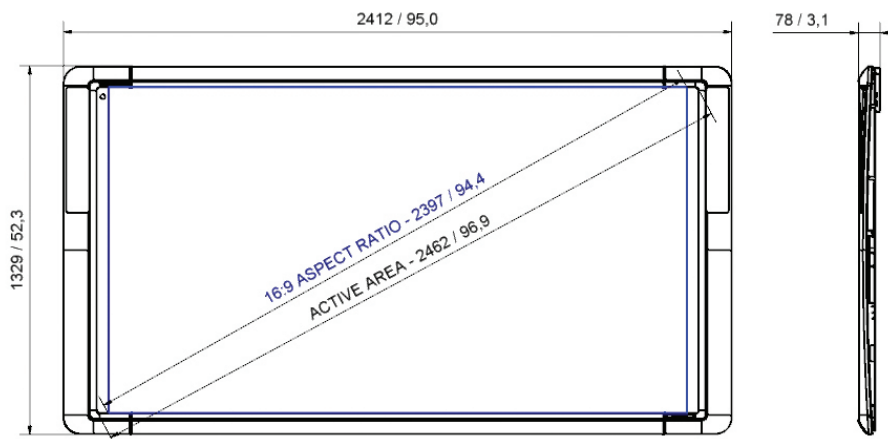

ActivBoard 395 Pro