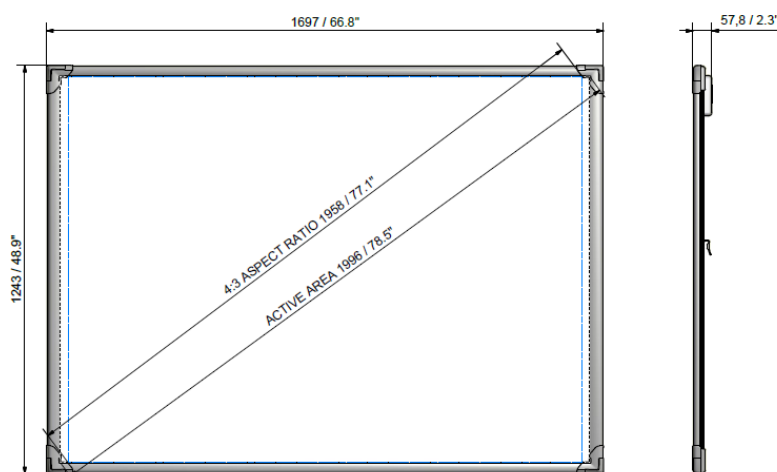

TECHNICAL DRAWING SPECIFICATIONS

ACTIVBOARD 078 SPECIFICATIONS

ActivBoard Size	78in
Surface Area Resolution	12800 x 9200
Overall Dimensions	1697mm x 1243mm (66.8in x 48.9in)
Active Area Dimensions	1614mm x 1175mm (63.5in x 46.3in)
Active Area Diagonal	1996mm (78.5in)
Actual Image Diagonal (4:3)	1958mm (77.1in)
Internal Resolution	2730 points (lines) per inch
Output Resolution	200 points (lines) per inch
Tracking Rate	200 inches per second providing a fast response to pen commands
Output Rate	120 coordinate pairs per second
User Input	Cordless battery-free pen incorporating tip switch and side switch for full mouse functionality (ActivPen)
Digitizing Technology	Passive Electromagnetic
Power Requirement	USB Powered
Connection to Computer	USB 2.0, 1 x 5m USB data cable supplied
Screen Surface	Low Glare Melamine
Screen Format	4:3
Operating Temperature	0°C to +40°C (32°F to +104°F)
Storage Temperature	-20°C to +60°C (-4°F to +140°F)
Storage Humidity	10% to 90% (non condensing)
Board Weight	23.5kg (51.8lb)
Packed Weight	31.5kg (69.4lb)
Packed Dimensions	1830mm x 1400mm x 100mm (72in x 55.1in x 3.9in)
Packed Contents List	ActivBoard 078, ActivPen (Teacher), 5m (16ft) USB cable, Wall Mounting Brackets, User Guide, Access to ActivInspire Personal Edition via download from Promethean Planet.